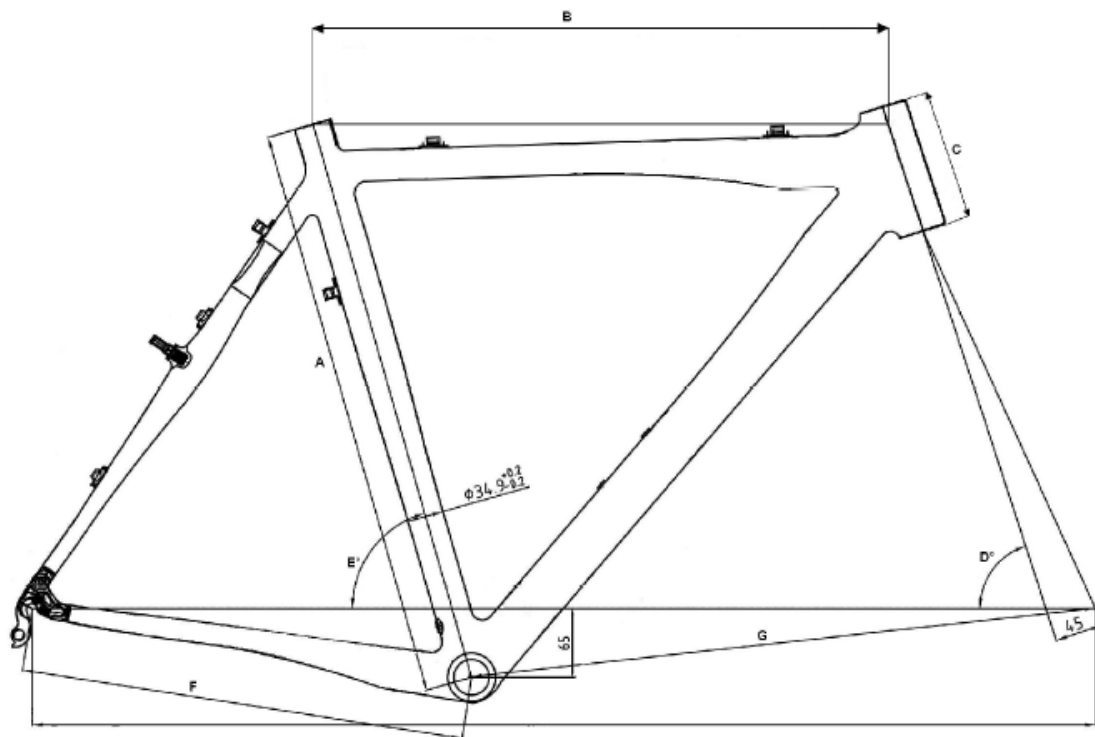

## IONOS CX

Size	A	B	C	D	E	F	G
S	490	510	110	71	74	425	582
M	520	520	110	71.5	74	425	583
L	550	545	125	72	74	425	599
XL	580	560	140	72	74	425	609
XXL	610	585	175	72	72.5	430	620

The IONOS CX is part of the AURA Special Projects Range. This is a top end Cyclocross frameset designed for racing and winter training.

- Monocoque Frame & in high modulus T700 Carbon Fibre
- Carbon Fork with Aluminium Steerer
- Carbon Dropouts on frame and Al dropouts on forks
- Medium Frame weight 1050g
- Fork weight 650g

<b>Headset Size</b>	1 1/8"	<b>Bottom Bracket Type</b>	BSA
<b>Headset Specification</b>	Internal Cups	<b>Mech Hanger Type</b>	34.9mm Top Pull
<b>Seat Post Diameter</b>	31.6mm	<b>Brake Type</b>	Caliper
<b>Seat Clamp Size</b>	35.6mm		