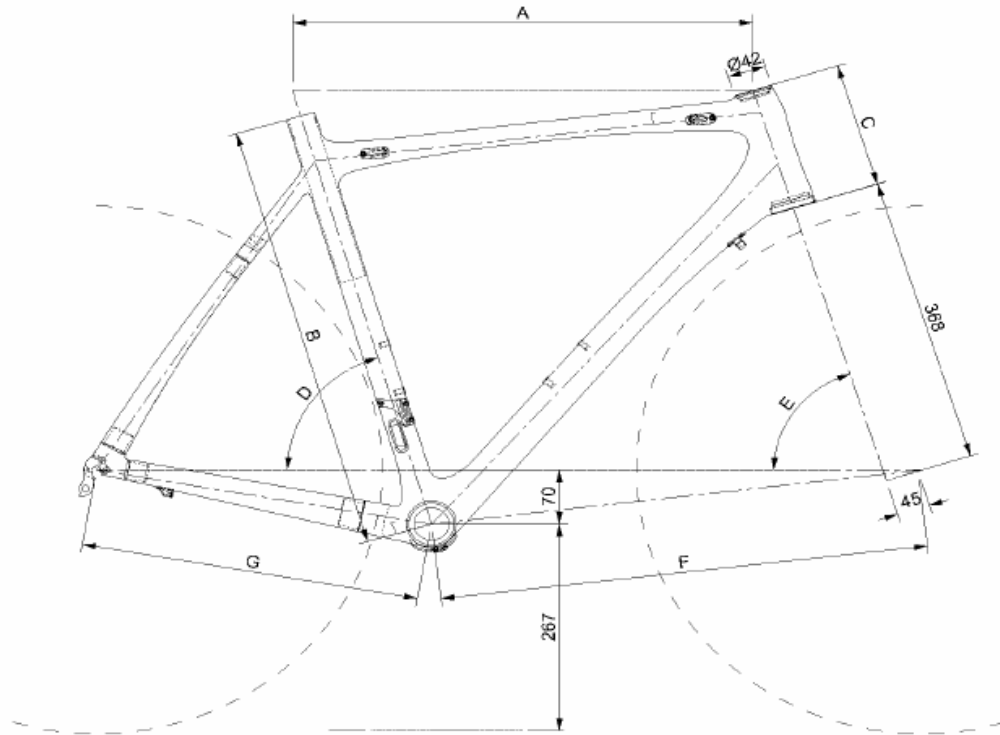

AURA

STRATOS 2011

Size*	A	B	C	D	E	F	G
S	525	500	125	74.5°	72°	574.5	406
M	535	530	145	74°	72°	581	406
L	550	550	160	73.5°	72.5°	590	406
XL	570	580	180	73°	73°	597.5	406
XXL	590	610	200	73°	73.5°	612.5	406

* All measurements in mm except where stated

Our new 2011 STRATOS frame is the perfect bike for any type of road riding, whether it is training, group work, racing or enduro challenge events. The STRATOS uses the same monocoque technology as the IONOS to produce a stiff, light yet comfortable frame. The fit and specification of your STRATOS can be tuned to racing, endurance or even triathlon use:

- Monocoque Frame & Fork in high modulus T700 Carbon Fibre
- Internal Cable Routing on Top Tube
- Medium Frame weight 1180g,
- Fork weight 400g
- Frame supplied with Seat Post Clamp and Headset

Headset Size	1 1/8" – 1 1/2"	Bottom Bracket Type	BB30
Seat Post Diameter	31.6mm	Front Derailleur Type	Bottom Pull
Seat Clamp Size	35.9mm	Front Derailleur Clamp	Integrated on Frame